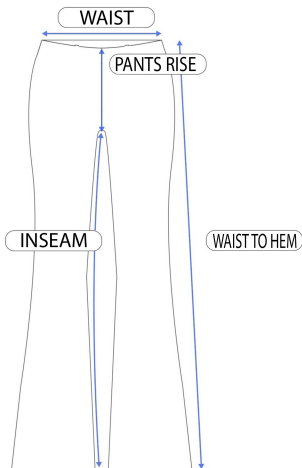

# 24

# Seven

COMFORT APPAREL

R501				
Size	Hip	Waist	Waist To Hem	Inseam
S	31	22	34.5	26.5
M	33	24	34.75	27
L	35	26	35	27.5
XL	37	28	35.25	28
1X	41	32	35.75	28.5

MADE IN USA

MACHINE WASH, COOL WATER, NO BLEACH, DRY FLAT, COOL IRON

95% RAYON, 5% SPANDEX