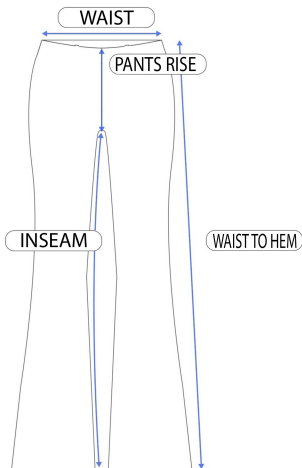

24

Seven

COMFORT APPAREL

R507					
Size	Hip	Waist	Waist To Hem	Inseam	Pants Rise
S	34	22	39	31	9
M	36	24	39.25	31.5	9.5
L	38	26	39.5	32	10
XL	40	28	39.75	32.5	10.5
1X	44	32	40.25	33	11

MADE IN USA

MACHINE WASH, COOL WATER, NO BLEACH, DRY FLAT, COOL IRON

95% RAYON, 5% SPANDEX