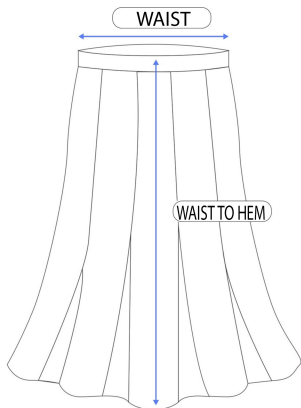

# Seven

COMFORT APPAREL

R534				
Size	Hip	Sweep	Waist	Waist To Hem
S	34	73	23	25.5
M	36	74	25	25.75
L	38	75	27	26
XL	40	76	29	26.25
1X	44	78	33	26.75

MADE IN USA

MACHINE WASH, COOL WATER, NO BLEACH, DRY FLAT, COOL IRON