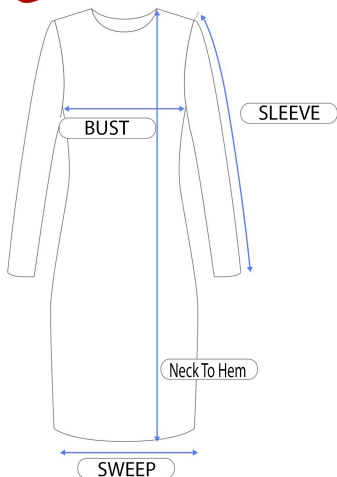

24 *Seven*

COMFORT APPAREL

6184						
Size	Shoulder	Bust	Hip	Sweep	Sleeve	Neck To Hem
S	14	34	36	40	6	40
M	14.5	35	38	41	6.35	40.62
L	15	36	40	42	6.7	41.25
XL	15.5	37	42	43	7.05	41.88
1X	16.5	39	46	45	7.65	43.12

MADE IN D/I

92% POLY, 8% SPANDEX