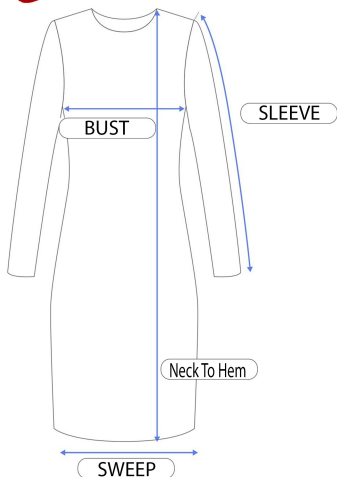

24

Seven

COMFORT APPAREL

6292					
Size	Bust	Hip	Sweep	Sleeve	Neck To Hem
S	36	39	54	7.5	37.5
M	37	41	55	7.85	38.12
L	38	43	56	8.2	38.75
XL	39	45	57	8.55	39.38
1X	41	49	59	9.15	40.62

MADE IN D/I

92% POLY, 8% SPANDEX